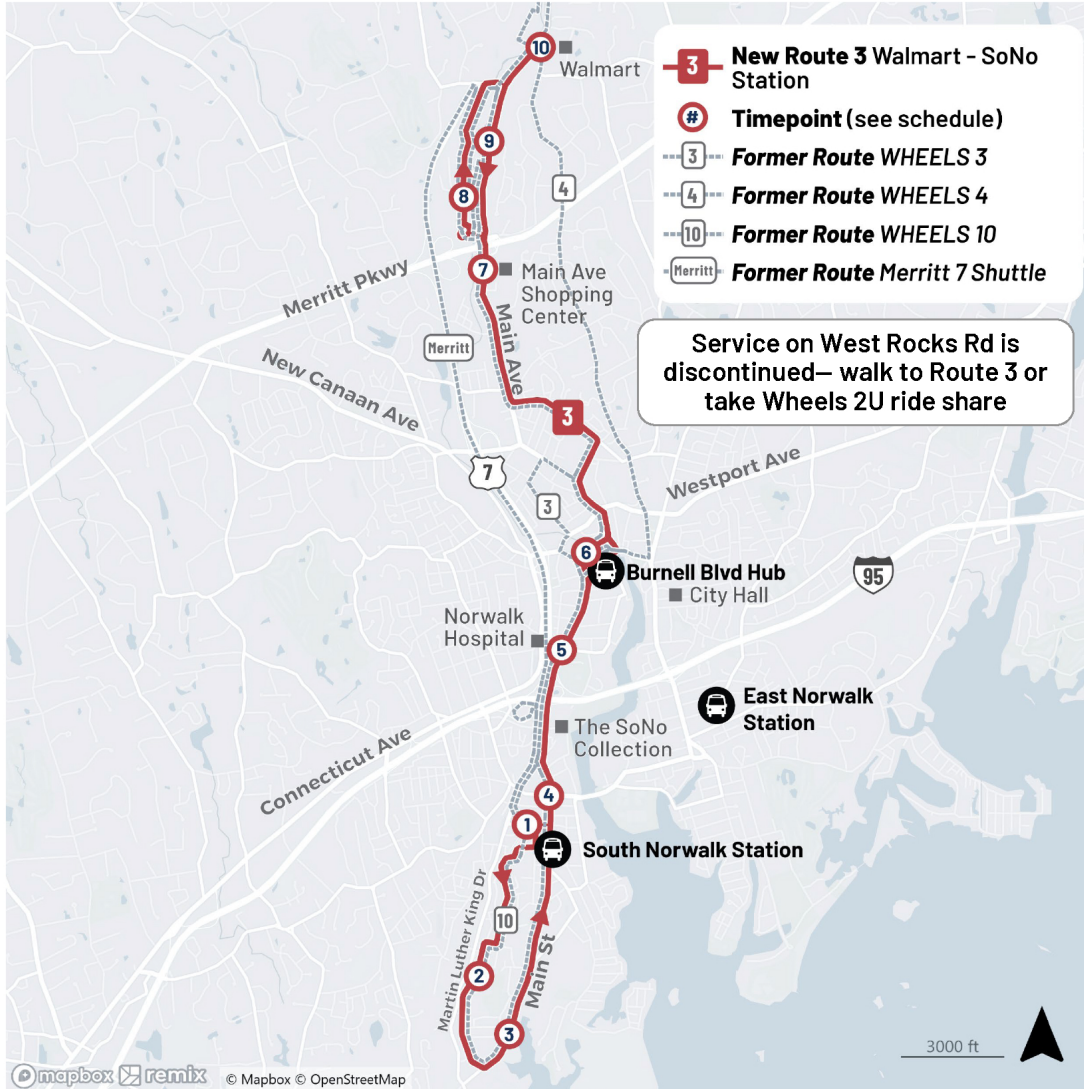

Route 3: Walmart – SoNo Station

Related Former Routes

- WHEELS 3
- WHEELS 4
- WHEELS 10
- Merritt 7 Commuter Shuttle
- Main Ave & Conn Ave Shuttles

Major Destinations

- Walmart
- Merritt 7
- Burnell Blvd Hub
- The SoNo Collection
- South Norwalk Station

Inbound:

To South Norwalk Station

Walmart	101 Merritt 7	Stop & Shop	Burnell Blvd Hub	West Ave & Butler	Washington & N Main	SoNo Station
10	9	7	6	5	4	1
5:32	5:37	5:40	5:52	5:53	5:58	6:00
5:47	5:52	5:55	6:07	6:08	6:13	6:15
6:02	6:07	6:10	6:22	6:23	6:28	6:30
6:17	6:22	6:25	6:37	6:38	6:43	6:45
6:32	6:37	6:40	6:52	6:53	6:58	7:00
6:47	6:52	6:55	7:07	7:08	7:13	7:15
7:02	7:07	7:10	7:22	7:23	7:28	7:30
7:17	7:22	7:25	7:37	7:38	7:43	7:45
7:32	7:37	7:40	7:52	7:53	7:58	8:00
7:47	7:52	7:55	8:07	8:08	8:13	8:15
8:02	8:07	8:10	8:22	8:23	8:28	8:30
8:17	8:22	8:25	8:37	8:38	8:43	8:45
8:32	8:37	8:40	8:52	8:53	8:58	9:00
8:47	8:52	8:55	9:07	9:08	9:13	9:15
9:02	9:07	9:10	9:22	9:23	9:28	9:30
9:17	9:22	9:25	9:37	9:38	9:43	9:45
9:32	9:37	9:40	9:52	9:53	9:58	10:00
9:47	9:52	9:55	10:07	10:08	10:13	10:15
10:02	10:07	10:10	10:22	10:23	10:28	10:30
10:17	10:22	10:25	10:37	10:38	10:43	10:45
10:32	10:37	10:40	10:52	10:53	10:58	11:00
10:47	10:52	10:55	11:07	11:08	11:13	11:15
11:02	11:07	11:10	11:22	11:23	11:28	11:30
11:17	11:22	11:25	11:37	11:38	11:43	11:45
11:32	11:37	11:40	11:52	11:53	11:58	12:00
12:02	12:07	12:10	12:22	12:23	12:28	12:30
12:17	12:22	12:25	12:37	12:38	12:43	12:45
12:32	12:37	12:40	12:52	12:53	12:58	1:00