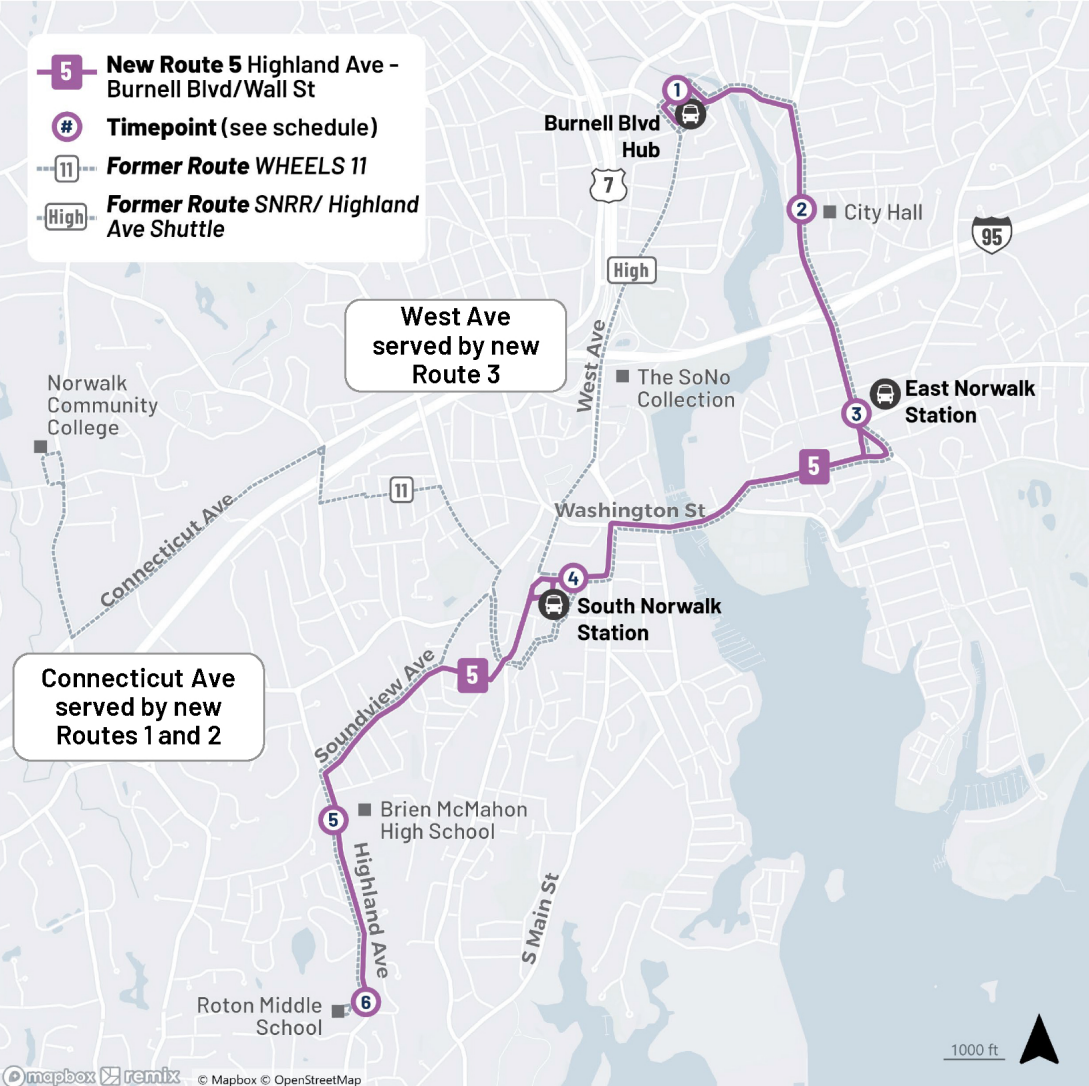

Route 5: Highland Ave – Burnell Blvd/Wall St

Related Former Routes

- WHEELS 11
- SNRR/Highland Ave Shuttle

Major Destinations

- South Norwalk Station
- Roton Middle School
- Brien McMahon High School
- East Norwalk Station
- City Hall
- Burnell Blvd Hub

Inbound:

To Burnell Blvd Hub

Roton MS	Brien McMahon	SoNo Station	E. Norwalk Station	City Hall	Burnell Blvd Hub
6	5	4	3	2	1
5:58	6:00	6:06	6:14	6:17	6:21
6:28	6:30	6:36	6:44	6:47	6:51
6:58	7:00	7:06	7:14	7:17	7:21
7:28	7:30	7:36	7:44	7:47	7:51
7:58	8:00	8:06	8:14	8:17	8:21
8:28	8:30	8:36	8:44	8:47	8:51
8:58	9:00	9:06	9:14	9:17	9:21
9:28	9:30	9:36	9:44	9:47	9:51
9:58	10:00	10:06	10:14	10:17	10:21
10:28	10:30	10:36	10:44	10:47	10:51
10:58	11:00	11:06	11:14	11:17	11:21
11:28	11:30	11:36	11:44	11:47	11:51
11:58	12:00	12:06	12:14	12:17	12:21
12:28	12:30	12:36	12:44	12:47	12:51
12:58	1:00	1:06	1:14	1:17	1:21
1:28	1:30	1:36	1:44	1:47	1:51
1:58	2:00	2:06	2:14	2:17	2:21
2:28	2:30	2:36	2:44	2:47	2:51
2:58	3:00	3:06	3:14	3:17	3:21
3:28	3:30	3:36	3:44	3:47	3:51
3:58	4:00	4:06	4:14	4:17	4:21
4:28	4:30	4:36	4:44	4:47	4:51
4:58	5:00	5:06	5:14	5:17	5:21
5:28	5:30	5:36	5:44	5:47	5:51