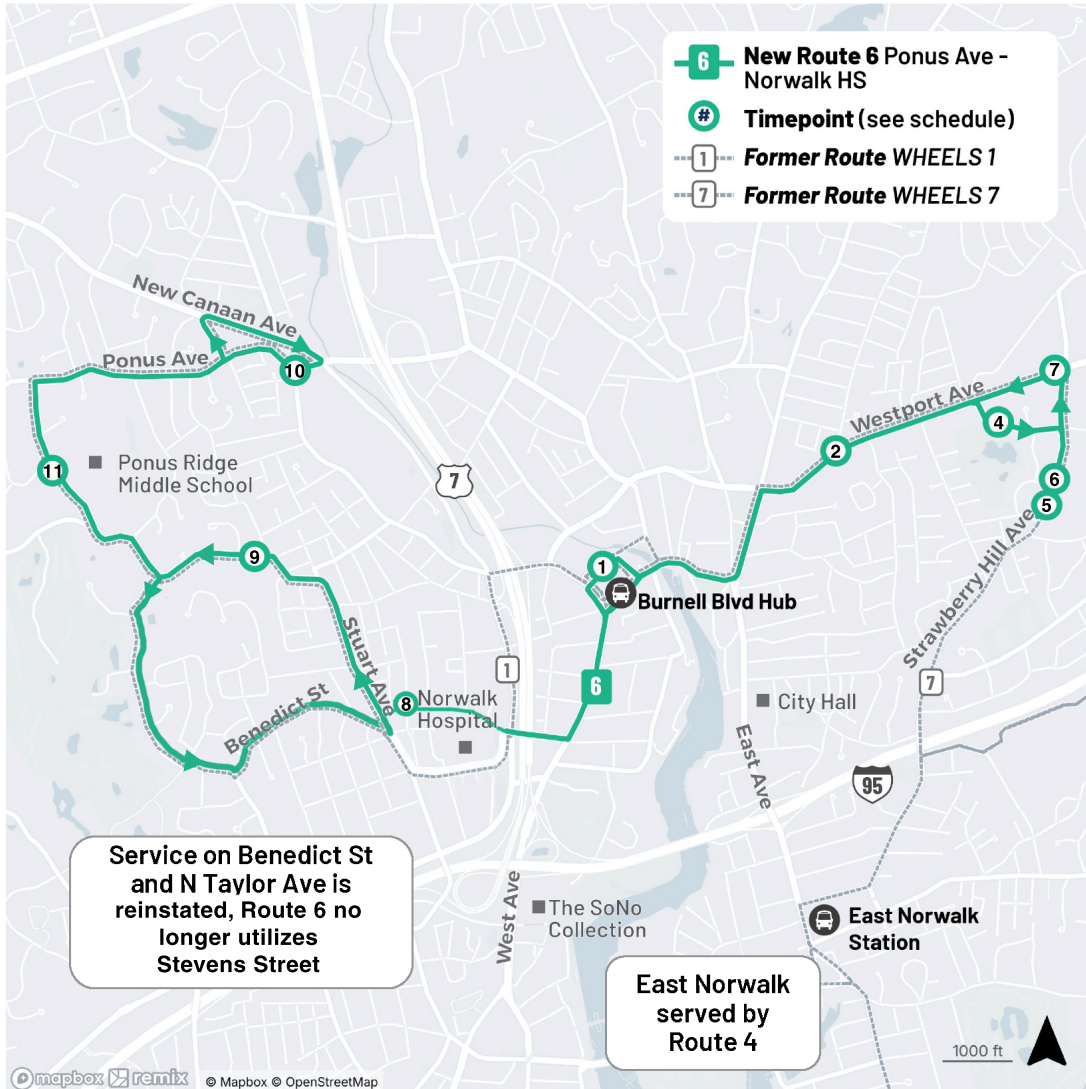

Route 6: Ponus Ave – Norwalk High School

Weekday Schedules Effective May 3, 2026

Related Former Routes

- WHEELS 1
- WHEELS 7

Major Destinations

- Ponus Ridge Middle School
- Norwalk Hospital
- Burnell Blvd Hub
- Norwalk High School

Trip times indicate when a bus **departs** from the listed stop
PM times are printed in bold

Outbound:

To Westport Avenue

Burnell Blvd Hub	Stew Leonard's	Westport & County	Andrew's Field	Naramake Elementary	Norwalk High School	Strawberry Hill & Westport	Stew Leonard's	Burnell Blvd Hub
1	2	3	4	5	6	7	2	1
6:00	6:06	6:07	6:09	6:13	6:14	6:18	6:21	6:26
7:00	7:06	7:07	7:09	7:13	7:14	7:18	7:21	7:26
8:00	8:06	8:07	8:09	8:13	8:14	8:18	8:21	8:26
9:00	9:06	9:07	9:09	9:13	9:14	9:18	9:21	9:26
10:00	10:06	10:07	10:09	10:13	10:14	10:18	10:21	10:26
11:00	11:06	11:07	11:09	11:13	11:14	11:18	11:21	11:26
12:00	12:06	12:07	12:09	12:13	12:14	12:18	12:21	12:26
1:00	1:06	1:07	1:09	1:13	1:14	1:18	1:21	1:26
2:00	2:06	2:07	2:09	2:13	2:14	2:18	2:21	2:26
3:00	3:06	3:07	3:09	3:13	3:14	3:18	3:21	3:26
4:00	4:06	4:07	4:09	4:13	4:14	4:18	4:21	4:26
5:00	5:06	5:07	5:09	5:13	5:14	5:18	5:21	5:26
6:00	6:06	6:07	6:09	6:13	6:14	6:18	6:21	6:26
7:00	7:06	7:07	7:09	7:13	7:14	7:18	7:21	7:26

Inbound:

To Andrew's Field

Burnell Blvd Hub	NHS Maple & Prospect	Kendall School	Spring Hill & Ponus	Ponus Ridge School	NHS Maple & Prospect	Burnell Blvd Hub
1	8	9	10	11	8	1
6:26	6:30	6:34	6:41	6:44	6:50	6:56
7:26	7:30	7:34	7:41	7:44	7:50	7:56
8:26	8:30	8:34	8:41	8:44	8:50	8:56
9:26	9:30	9:34	9:41	9:44	9:50	9:56
10:26	10:30	10:34	10:41	10:44	10:50	10:56
11:26	11:30	11:34	11:41	11:44	11:50	11:56
12:26	12:30	12:34	12:41	12:44	12:50	12:56
1:26	1:30	1:34	1:41	1:44	1:50	1:56
2:26	2:30	2:34	2:41	2:44	2:50	2:56
3:26	3:30	3:34	3:41	3:44	3:50	3:56
4:26	4:30	4:34	4:41	4:44	4:50	4:56
5:26	5:30	5:34	5:41	5:44	5:50	5:56
6:26	6:30	6:34	6:41	6:44	6:50	6:56