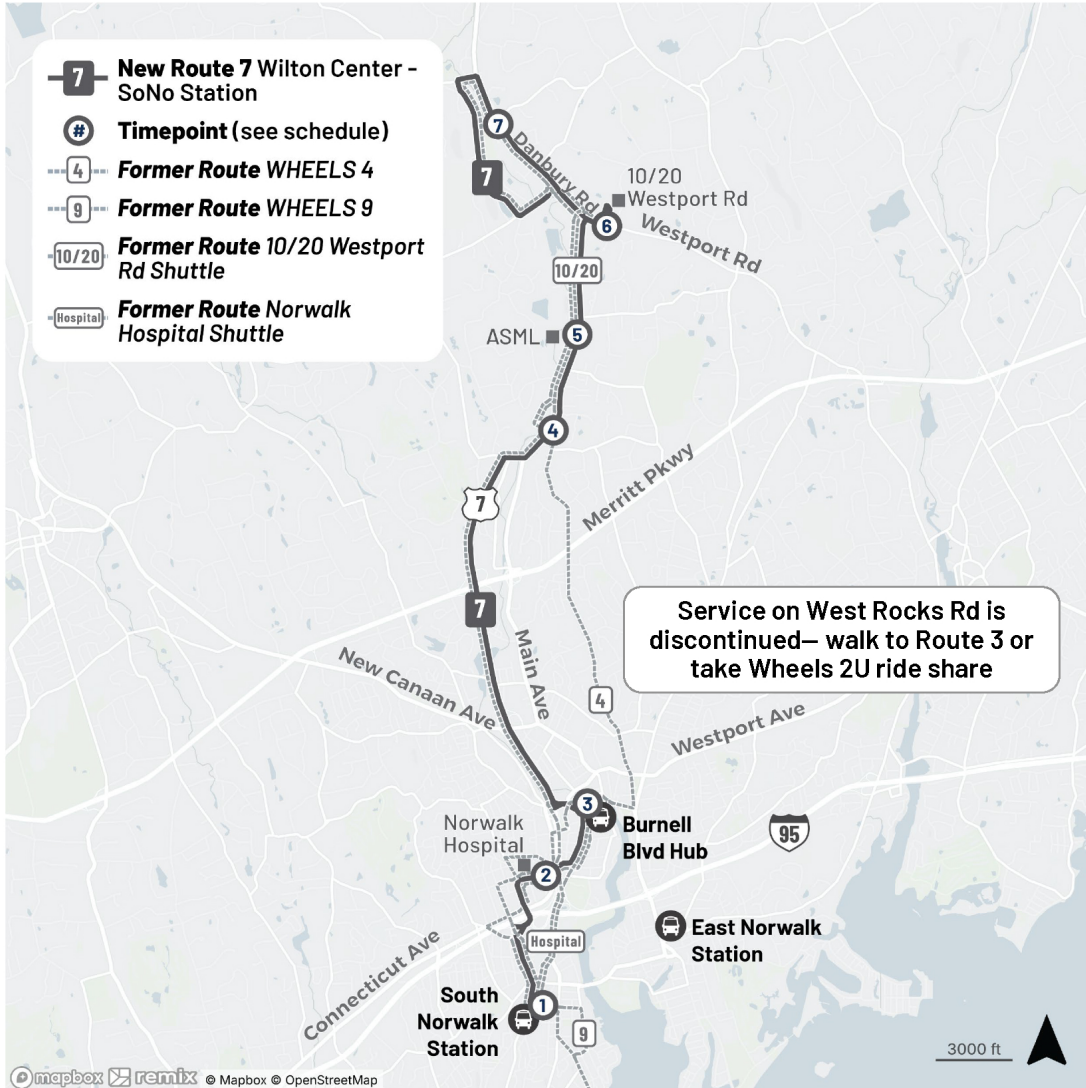

Route 7: Wilton Center – SoNo Station

Weekday Schedules Effective May 3, 2026

Related Former Routes

- WHEELS 4
- WHEELS 9
- 10/20 Westport Rd & Norwalk Hospital Commuter Shuttles

Major Destinations

- Wilton Center
- 10/20 Westport Rd
- ASML
- Walmart
- Burnell Blvd Hub
- Norwalk Hospital
- South Norwalk Station

Trip times indicate when a bus **departs** from the listed stop
PM times are printed in bold

Outbound: To Wilton Center

SoNo Station	Norwalk Hospital	Burnell Blvd Hub	Walmart	50 Danbury Rd	10/20 Westport	Wilton Center
1	2	3	4	5	6	7
5:55	6:03	6:08	6:17	6:20	6:26	6:33
6:10	6:18	6:23	6:32	6:35	6:41	6:48
6:25	6:33	6:38	6:47	6:50	6:56	7:03
6:40	6:48	6:53	7:02	7:05	7:11	7:18
6:55	7:03	7:08	7:17	7:20	7:26	7:33
7:10	7:18	7:23	7:32	7:35	7:41	7:48
7:25	7:33	7:38	7:47	7:50	7:56	8:03
7:40	7:48	7:53	8:02	8:05	8:11	8:18
7:55	8:03	8:07	8:17	8:20	8:26	8:33
8:10	8:18	8:23	8:32	8:35	8:41	8:48
8:25	8:33	8:38	8:47	8:50	8:56	9:03
8:40	8:48	8:53	9:02	9:05	9:11	9:18
8:55	9:03	9:08	9:17	9:20	9:26	9:33
9:25	9:33	9:38	9:47	9:50	9:56	10:03
9:55	10:03	10:08	10:17	10:20	10:26	10:33
10:25	10:33	10:38	10:47	10:50	10:56	11:03
10:55	11:03	11:08	11:17	11:20	11:26	11:33
11:25	11:33	11:38	11:47	11:50	11:56	12:03
11:55	12:03	12:08	12:17	12:20	12:26	12:33
12:25	12:33	12:38	12:47	12:50	12:56	1:03
12:55	1:03	1:08	1:17	1:20	1:26	1:33
1:25	1:33	1:38	1:47	1:50	1:56	2:03
1:55	2:03	2:08	2:17	2:20	2:26	2:33
2:25	2:33	2:38	2:47	2:50	2:56	3:03
2:55	3:03	3:08	3:17	3:20	3:26	3:33
3:10	3:18	3:23	3:32	3:35	3:41	3:48
3:25	3:33	3:38	3:47	3:50	3:56	4:03
3:40	3:48	3:53	4:02	4:05	4:11	4:18
3:55	4:03	4:08	4:17	4:20	4:26	4:33
4:10	4:18	4:23	4:32	4:35	4:41	4:48
4:25	4:33	4:38	4:47	4:50	4:56	5:03
4:40	4:48	4:53	5:02	5:05	5:11	5:18
4:55	5:03	5:08	5:17	5:20	5:26	5:33
5:10	5:18	5:23	5:32	5:35	5:41	5:48
5:25	5:33	5:38	5:47	5:50	5:56	6:03
5:40	5:48	5:53	6:02	6:05	6:11	6:18
5:55	6:03	6:08	6:17	6:20	6:26	6:33